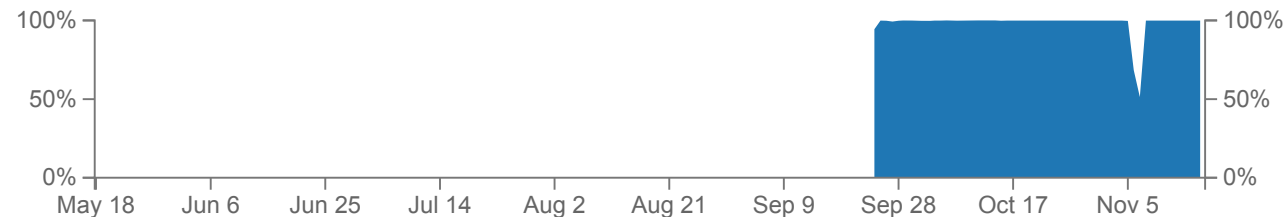

Service **The Onion Router** ▼

📅 2014-05-18 14:46 to 2014-11-18 14:46

Sample By **Day**

🌐 **Global**

📘 Displaying **55** records from **May 18, 2014** to **November 18, 2014** sampled by **day**.

Hit Ratio

🔍 zoom y-axis 📘 explain 📷 png

✓ Hit Ratio **95.6%** 95th ▼

Cache Coverage

🔍 zoom y-axis 📘 explain 📷 png

✓ Cache Coverage **100%** 95th ▼

Caching Overview

📘 explain 📷 png

- ✓ Hits **153K** total

- ✓ Misses **60K** total

- ✓ Synthetic **0** total

- ✓ Passes **3K** total

Requests

- ✓ Requests **224K** total

Bandwidth

✓ Bandwidth **153.7 GB** total

Header & Body Bandwidth

[i explain](#) [png](#)

✓ Header **113M** total

✓ Body **165G** total

Origin Latency (ms)

[i explain](#) [png](#)

✓ Origin Latency **908** 95th

Error Ratio

✓ Error Ratio **46%** 95th