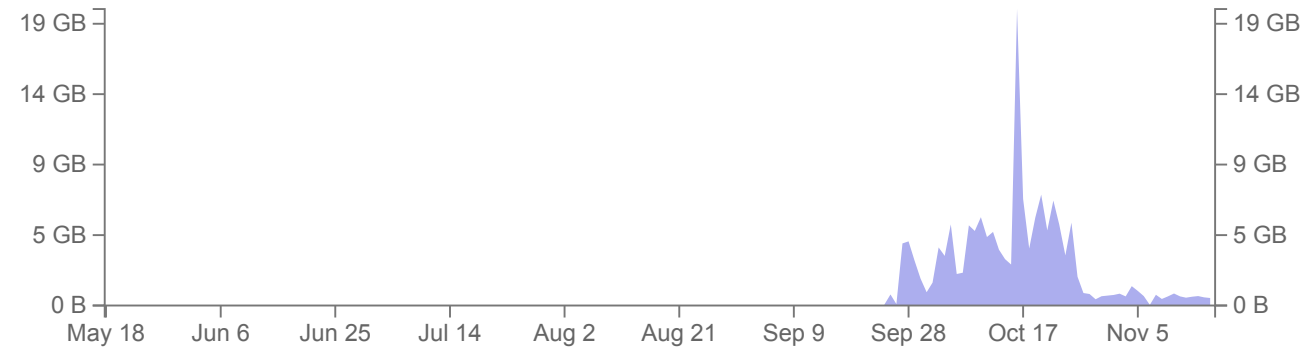

🔍 zoom y-axis 📘 explain 📷 png

✓ Hit Ratio **95.6%** 95th ▼

Cache Coverage

🔍 zoom y-axis 📘 explain 📷 png

✓ Cache Coverage **100%** 95th ▼

Caching Overview

📘 explain 📷 png

- ✓ Hits **153K** total

- ✓ Misses **60K** total

- ✓ Synthetic **0** total

- ✓ Passes **3K** total

Requests

- ✓ Requests **224K** total

Bandwidth

✓ Bandwidth **153.7 GB** total

Header & Body Bandwidth

[i explain](#) [png](#)

✓ Header **113M** total

✓ Body **165G** total

Origin Latency (ms)

[i explain](#) [png](#)

✓ Origin Latency **908** 95th

Error Ratio

✓ Error Ratio **46%** 95th

explain png

HTTP Info, Success, & Redirects (1XX, 2XX, 3XX)

explain png

- ✓ Info (1XX) **0** total
- ✓ Success (2XX) **187K** total
- ✓ Redirect (3XX) **581** total

Status 3XX Details

[explain](#) [png](#)