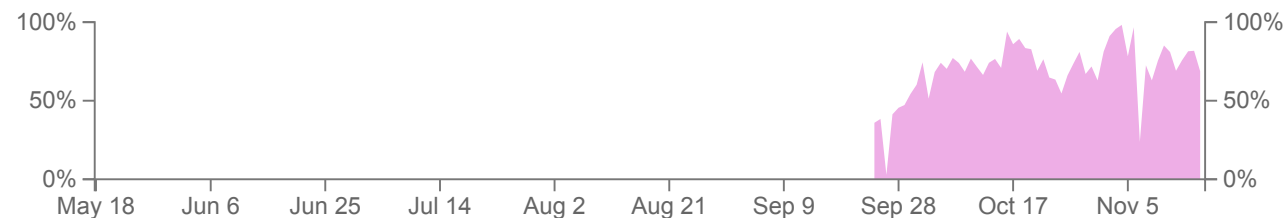

Service **The Onion Router** ▼

📅 2014-05-18 14:46 to 2014-11-18 14:46

Sample By **Day**

🌐 **Global**

📘 Displaying **55** records from **May 18, 2014** to **November 18, 2014** sampled by **day**.

Hit Ratio

🔍 zoom y-axis 📘 explain 📷 png

✓ Hit Ratio **95.6%** 95th ▼

Cache Coverage

🔍 zoom y-axis 📘 explain 📷 png

✓ Cache Coverage **100%** 95th ▼

Caching Overview

📘 explain 📷 png

- ✓ Hits **153K** total

- ✓ Misses **60K** total

- ✓ Synthetic **0** total

- ✓ Passes **3K** total

Requests

- ✓ Requests **224K** total

Bandwidth

✓ Bandwidth **153.7 GB** total

Header & Body Bandwidth