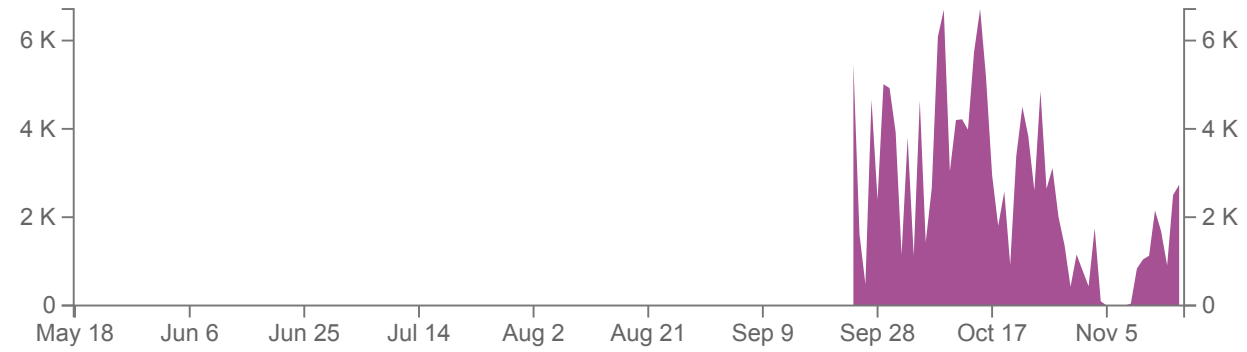

- ✓ Misses **60K** total

- ✓ Synthetic **0** total

- ✓ Passes **3K** total

Requests

- ✓ Requests **224K** total

Bandwidth

✓ Bandwidth **153.7 GB** total

Header & Body Bandwidth

[i explain](#) [png](#)

✓ Header **113M** total

✓ Body **165G** total

Origin Latency (ms)

[i explain](#) [png](#)

✓ Origin Latency **908** 95th

Error Ratio

✓ Error Ratio **46%** 95th

explain png

HTTP Info, Success, & Redirects (1XX, 2XX, 3XX)

explain png

- ✓ Info (1XX) **0** total
- ✓ Success (2XX) **187K** total
- ✓ Redirect (3XX) **581** total

Status 3XX Details

[explain](#) [png](#)